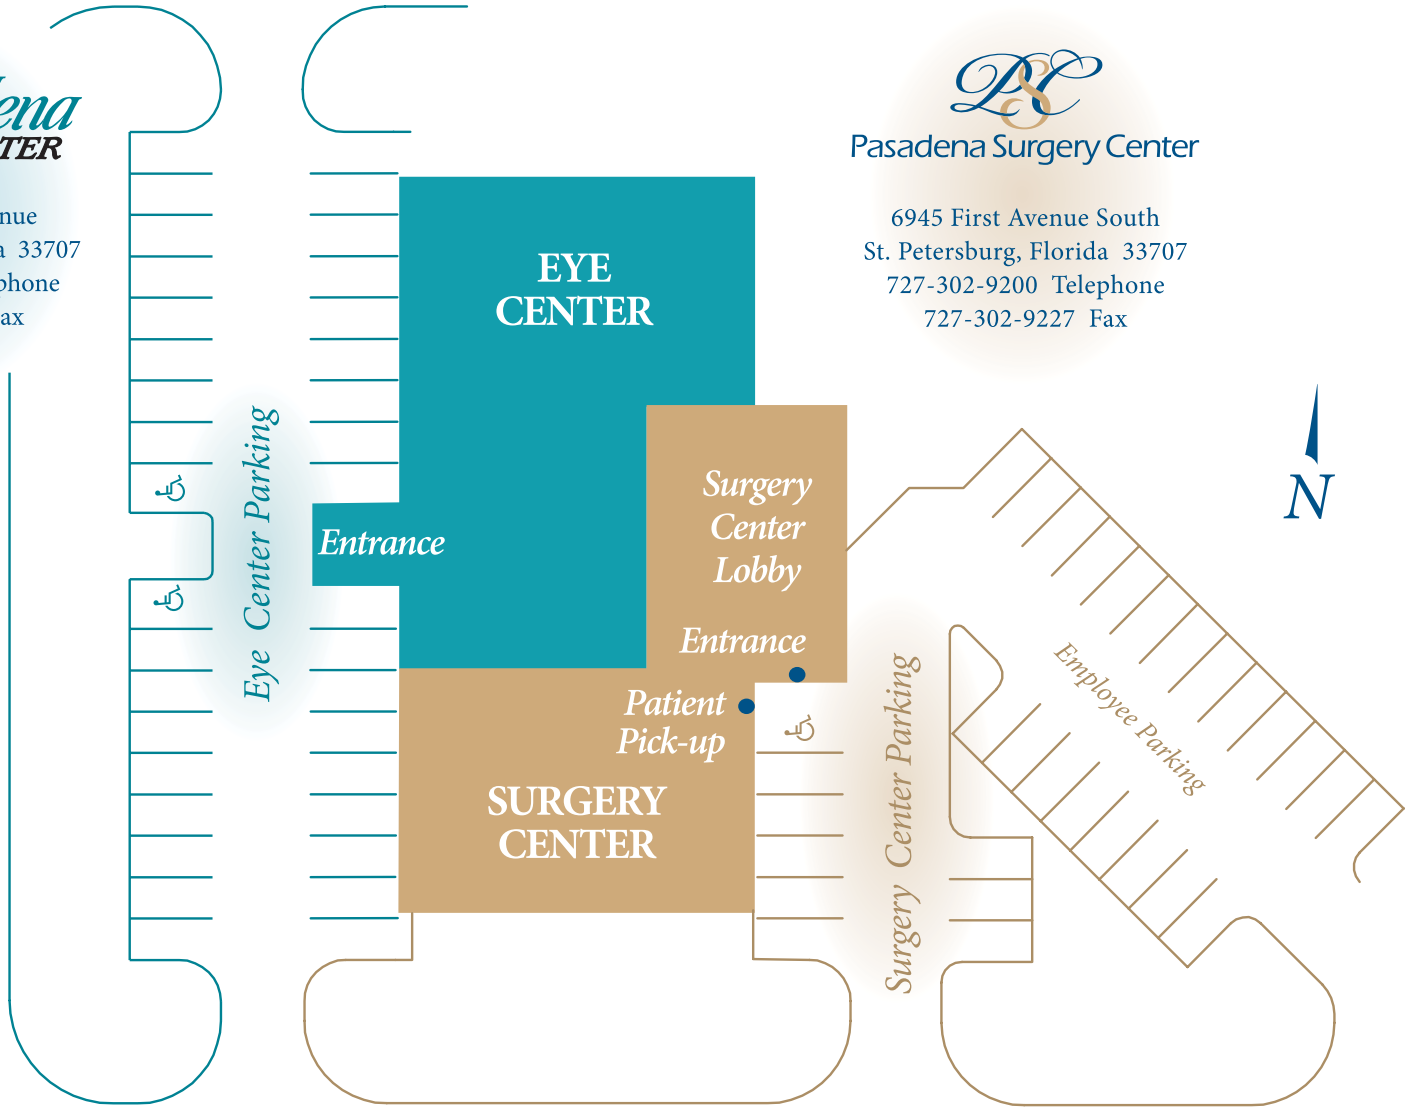

CENTRAL AVENUE

Pasadena EYE CENTER

6950 Central Avenue
St. Petersburg, Florida 33707
727-343-3004 Telephone
727-343-9521 Fax

Pasadena Surgery Center

6945 First Avenue South
St. Petersburg, Florida 33707
727-302-9200 Telephone
727-302-9227 Fax

70TH STREET

FIRST AVENUE SOUTH